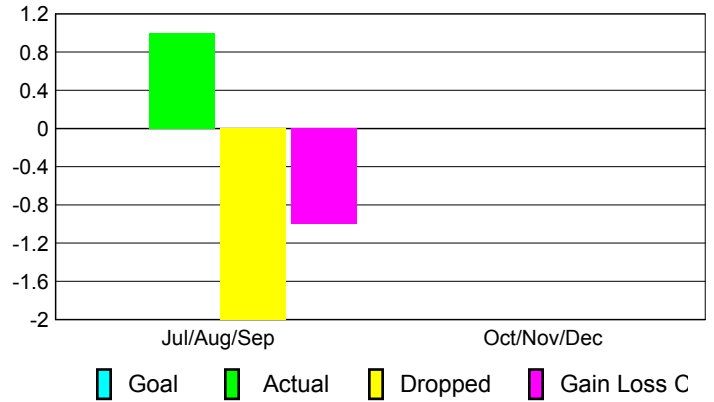

Membership Results 2010-2011

Goal, New, Dropped, Gain/Loss