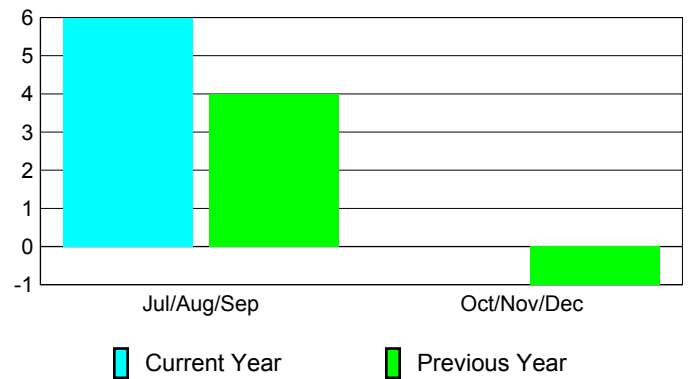

Comparison of Membership Gain/Loss

Current Year Compared to the Previous Year