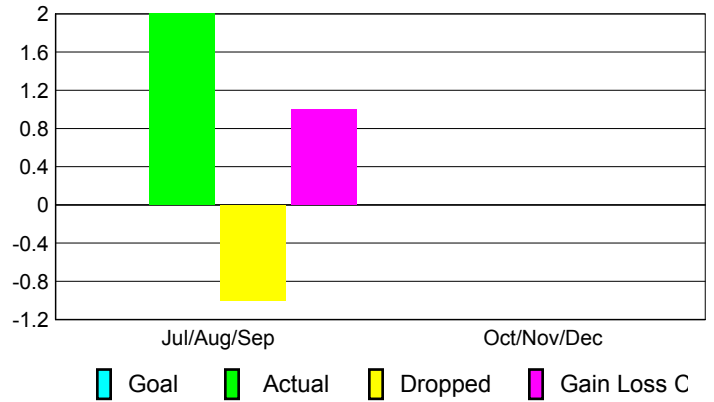

Membership Results 2010-2011

Goal, New, Dropped, Gain/Loss