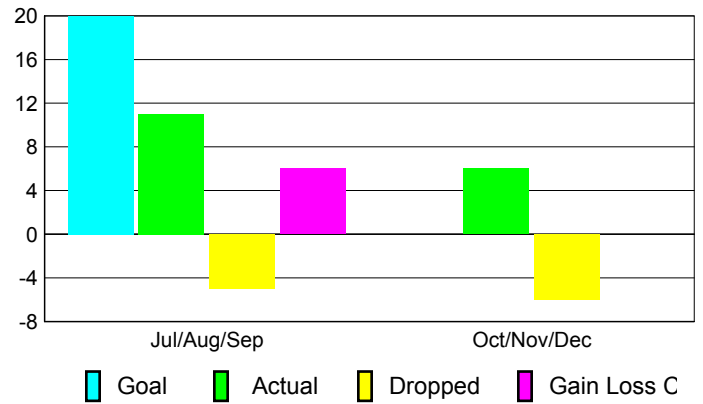

Membership Results 2010-2011

Goal, New, Dropped, Gain/Loss