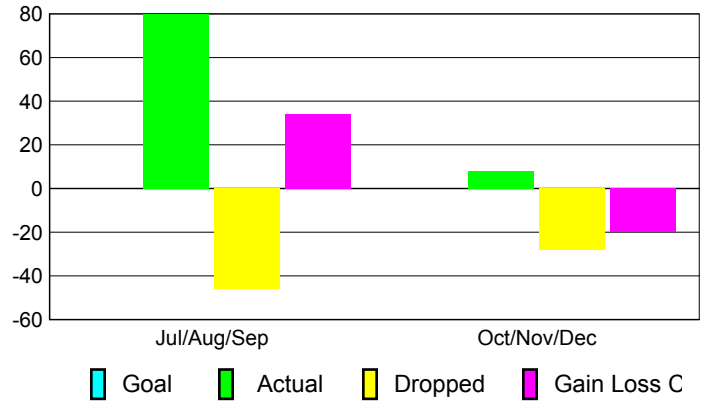

Membership Results 2010-2011

Goal, New, Dropped, Gain/Loss