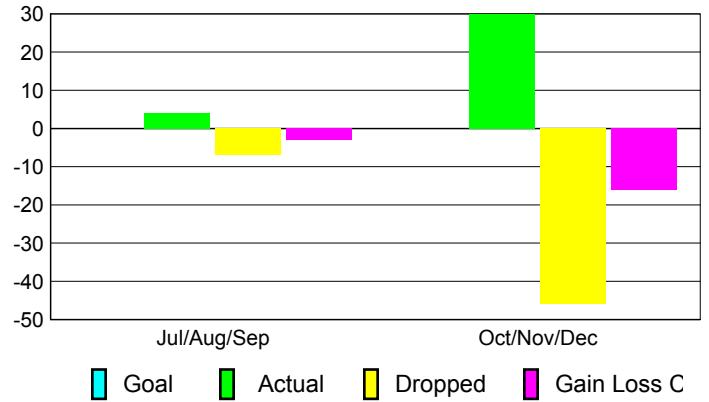

Membership Results 2010-2011

Goal, New, Dropped, Gain/Loss