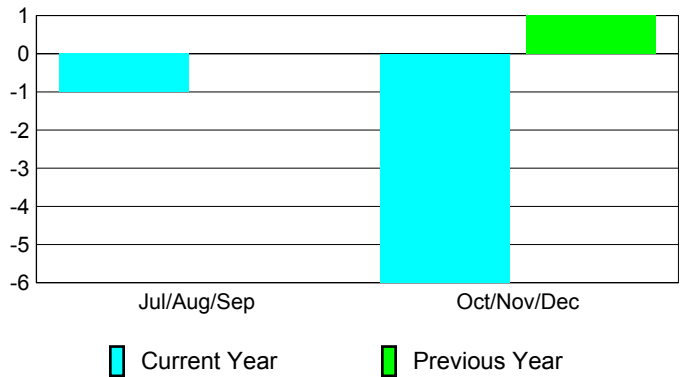

Comparison of Membership Gain/Loss

Current Year Compared to the Previous Year