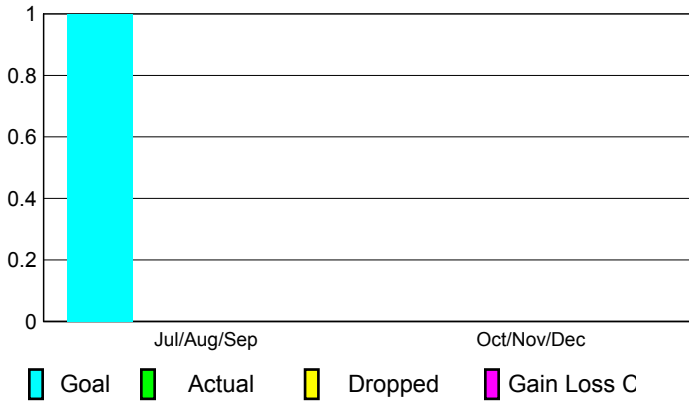

2010-2011 GMT Reports for District (or Undistricted) **District 403 A TOGO**

GMT: **Norbert Bationo**

Location: **TOGO**

GMT CA: **6**

CLUBS

Club Results 2010-2011	

Clubs 2009-2010	

Month	New Club Goal	Actual New Clubs	Actual Dropped Clubs	Gain/Loss of Clubs	Gain/Loss of Clubs
Jul/Aug/Sep	1	0	0	0	0
Oct/Nov/Dec	0	0	0	0	0
Totals	1	0	0	0	0

Club Results 2010-2011

Goal, New, Dropped, Gain/Loss