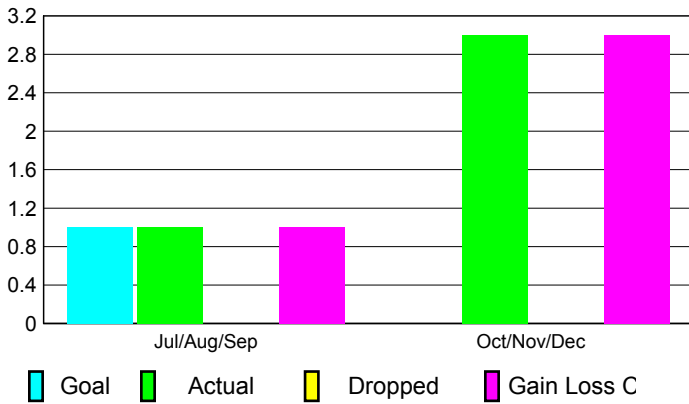

2010-2011 GMT Reports for District (or Undistricted) District 403 A BURKINA FASO

GMT: **Norbert Bationo**

Location: **BURKINA FASO**

GMT CA: **6**

CLUBS

Club Results
2010-2011

Clubs
2009-2010

Month	New Club Goal	Actual New Clubs	Actual Dropped Clubs	Gain/Loss of Clubs	Gain/Loss of Clubs
Jul/Aug/Sep	1	1	0	1	0
Oct/Nov/Dec	0	3	0	3	0
Totals	1	4	0	4	0

Club Results 2010-2011

Goal, New, Dropped, Gain/Loss