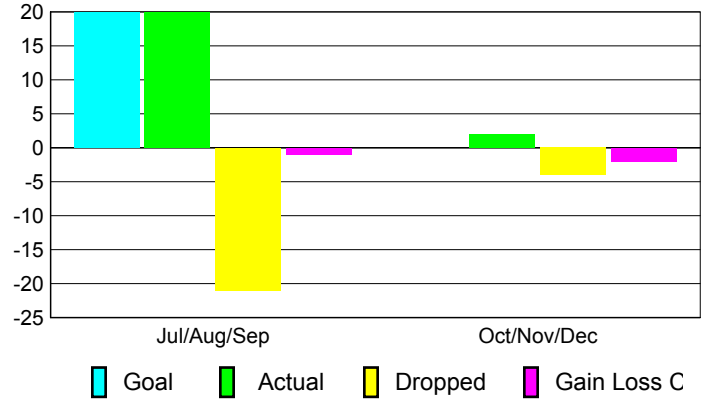

Membership Results 2010-2011

Goal, New, Dropped, Gain/Loss