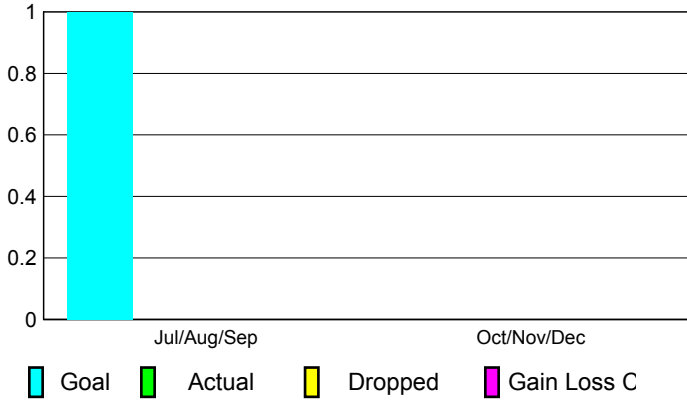

2010-2011 GMT Reports for District (or Undistricted) **District 403 A REPUBLIC OF**

GMT: **Norbert Bationo**

Location: **REPUBLIC OF LIBERIA**

GMT CA: **6**

CLUBS

Club Results
2010-2011

Clubs
2009-2010

Month	New Club Goal	Actual New Clubs	Actual Dropped Clubs	Gain/Loss of Clubs	Gain/Loss of Clubs
Jul/Aug/Sep	1	0	0	0	1
Oct/Nov/Dec	0	0	0	0	0
Totals	1	0	0	0	1

Club Results 2010-2011

Goal, New, Dropped, Gain/Loss