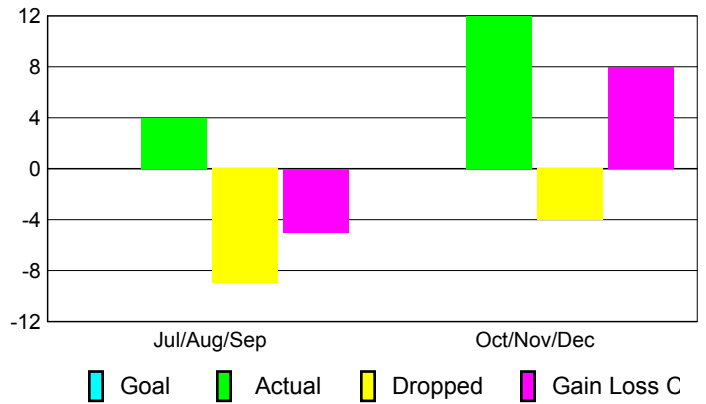

Membership Results 2010-2011

Goal, New, Dropped, Gain/Loss