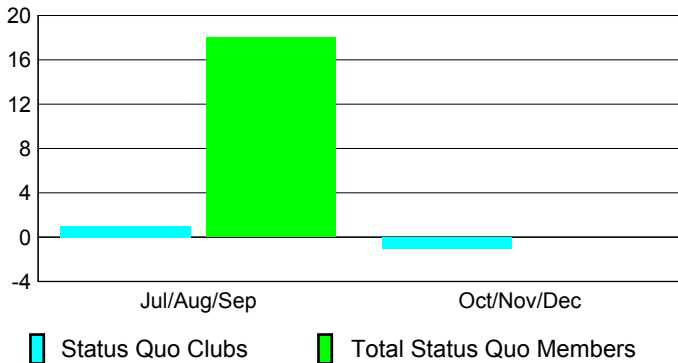

YTD Status Quo Clubs 2010-2011

Status Quo Clubs Compared to Status Quo Members