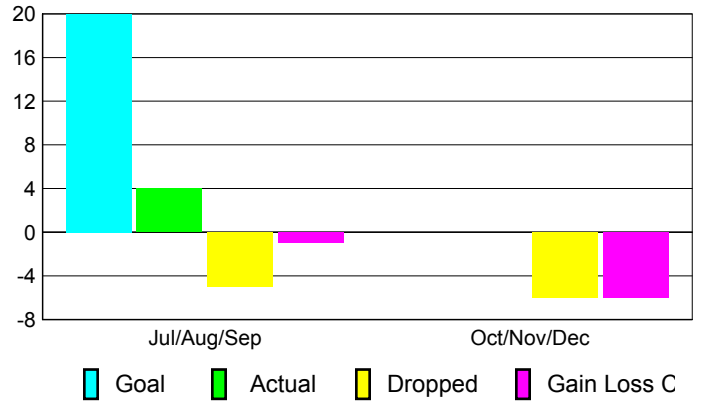

Membership Results 2010-2011

Goal, New, Dropped, Gain/Loss