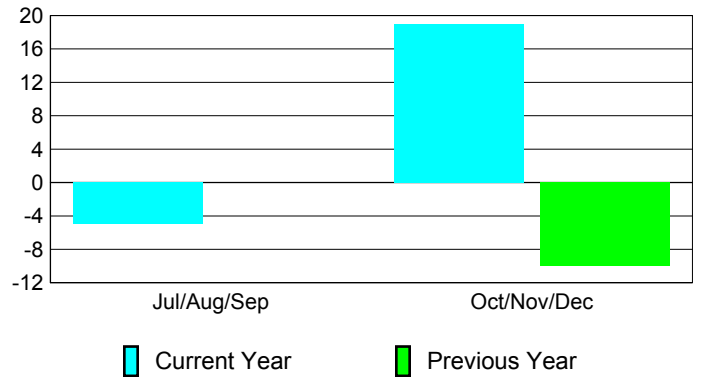

Comparison of Membership Gain/Loss

Current Year Compared to the Previous Year