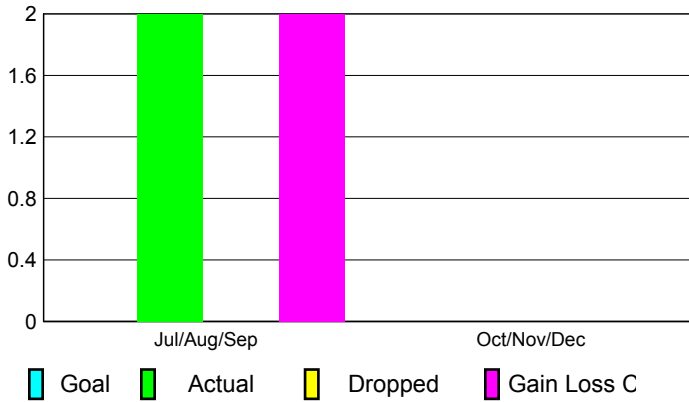

2010-2011 GMT Reports for District (or Undistricted) **District 403 A REPUBLIC OF**

GMT: **Norbert Bationo**

Location: **REPUBLIC OF BENIN**

GMT CA: **6**

CLUBS

Club Results
2010-2011

Clubs
2009-2010

Month	New Club Goal	Actual New Clubs	Actual Dropped Clubs	Gain/Loss of Clubs	Gain/Loss of Clubs
Jul/Aug/Sep	0	2	0	2	0
Oct/Nov/Dec	0	0	0	0	0
Totals	0	2	0	2	0

Club Results 2010-2011

Goal, New, Dropped, Gain/Loss